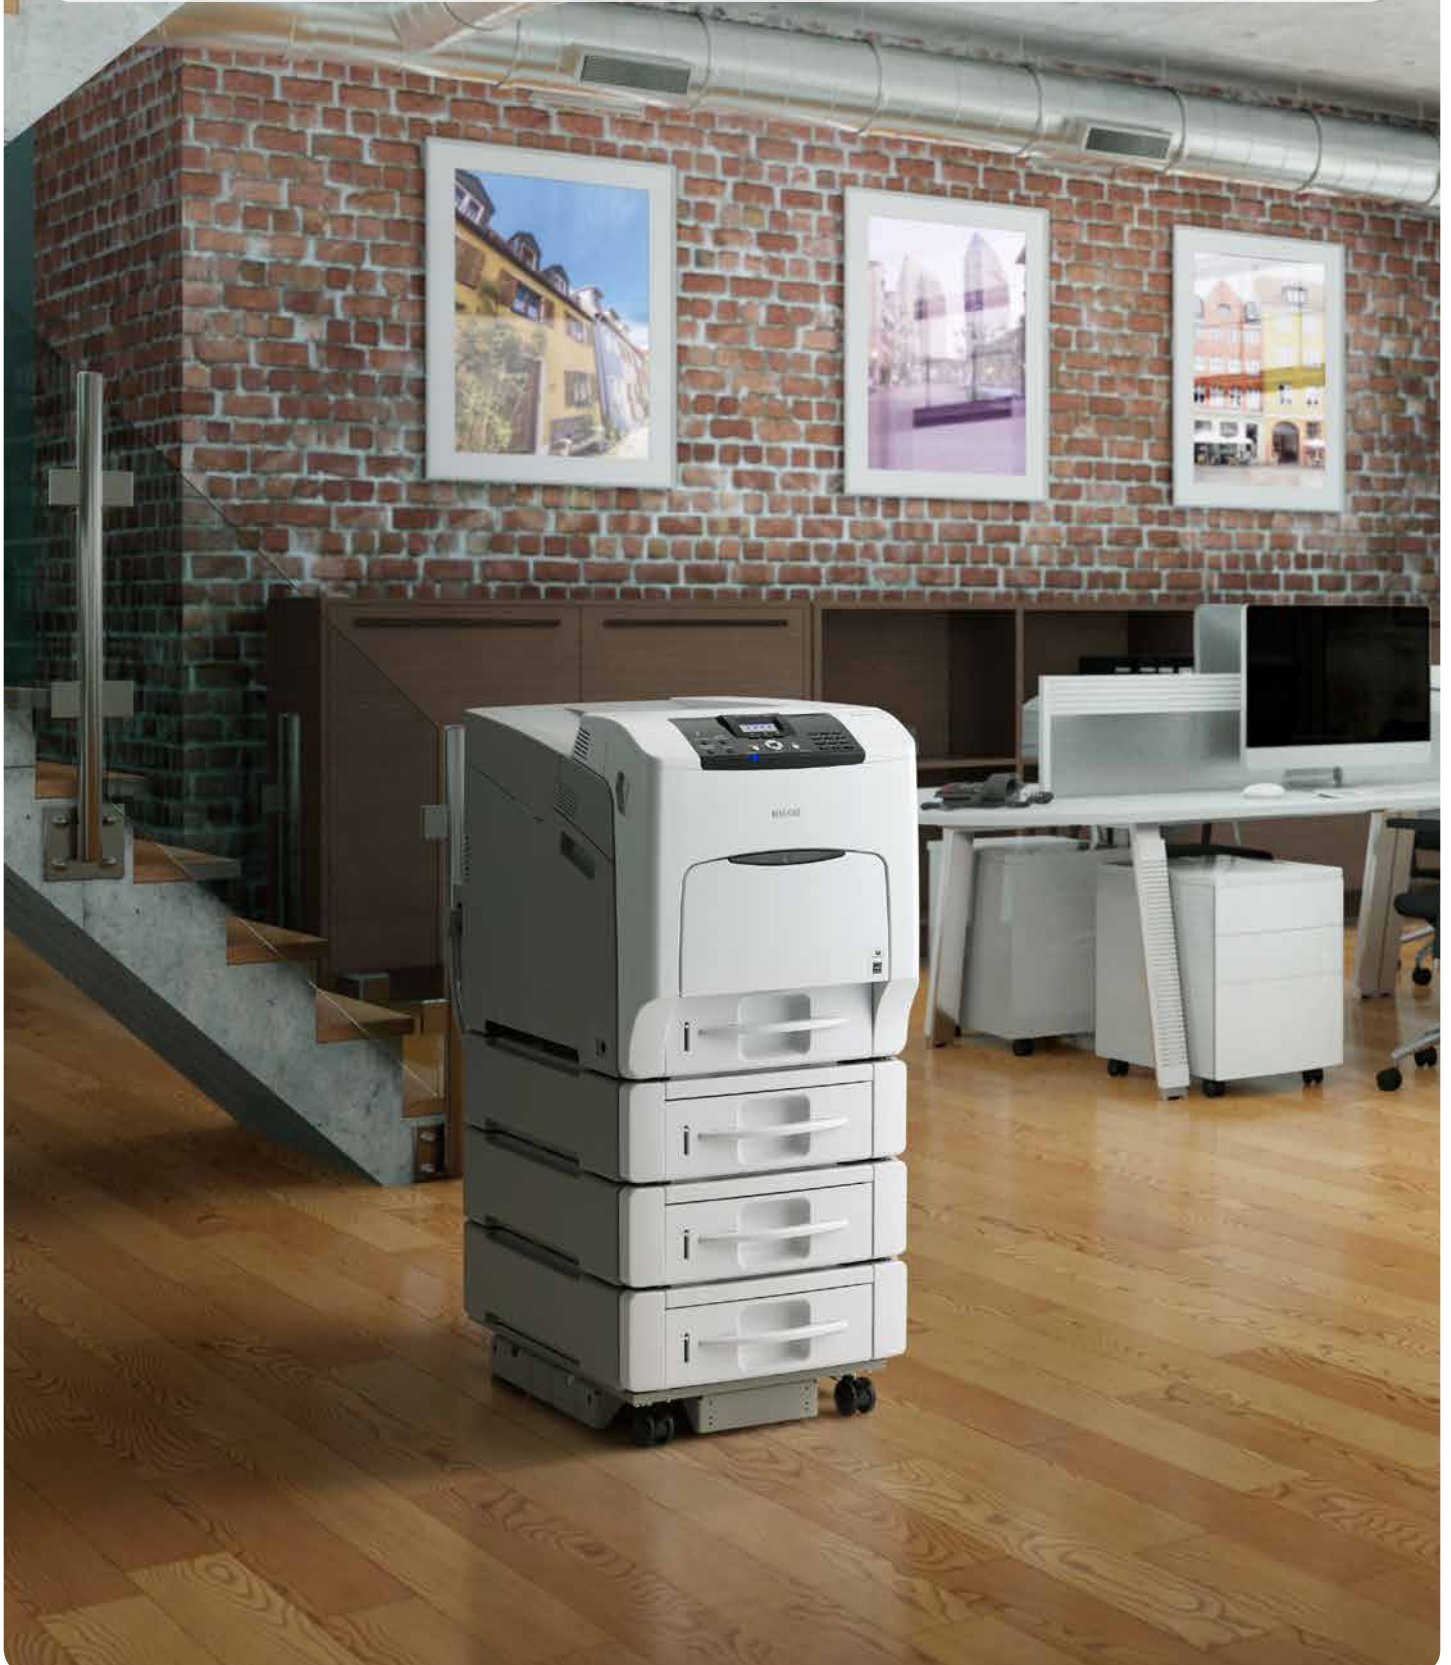

Digital Full Colour Printer

**RICOH**  
imagine. change.

# RICOH SPC 440DN

✓ Printer

Print Speed

**40** Mono/  
Full Colour  
ppm

## **RICOH SPC 440DN, The A4 printer that gives you quality colour output along with stable operation.**

The RICOH SPC 440DN is a printer with solid fundamental performance and trusted reliability to keep your work rolling non-stop. The RICOH SPC 440DN prints at a speed of up to 40 pages per minute, comes with high duty cycle which requires minimum maintenance, ensuring a low cost per page to optimize overall office productivity.

## High Productivity

The RICOH SPC 440DN is fast, efficient and productive. This robust colour printer takes only 50 seconds or less to warm-up, and the first B&W or colour print are ready in 10 seconds or 15 seconds respectively. What's more, the RICOH SPC 440DN maintains its printing speed at 40 pages per minute even in duplex mode.